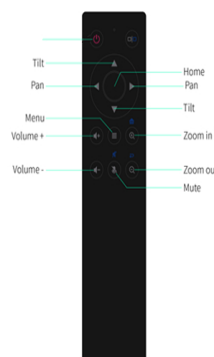

GMEET VC Cam 920

Video Conferencing Room Solutions

GMEET VC Cam920, Designed for small and Medium Meeting Rooms

4k Conference solution that combines audio and video

GMEET VC Cam 920 is All-in-one Design is a perfect conference solution that combines audio and video .GMEET VC Cam 920 has built-in wide field of view 4k camera and optimized audio that easily accommodates small meeting spaces, the all-in-one conference camera lets you hear and see clearly from presenters.

AS easy as plug and play into a USB port and simply works. It works well with any video conferencing application and cloud service, including the ones you already use.

Key Features:

All in One design Compact all-in-one form factor takes up less space and minimizes cable clutter.

Ultra HD 4K image sensor Support multiple resolutions, including 4K (Ultra HD),1080p (Full HD) and 720p (HD), to best support the quality offered

2 Microphone arrays and high quality speaker Two beamforming microphone arrays with noise and echo cancellation, plus a built-in high quality speaker to make all the participants to hear and be heard clearly.

4x lossless HD zoom Lens close-up to lock particular participant or amplify documents for clarity demonstration and concentrate communication.

Wide field of view Wide field of view makes everyone can be seen in the room. No exception for positions near the camera or corners of the room.

Expansion microphone is optional The optional expansion microphone can be flexibly deployed for different configuration of rooms to increases conversational radius.

Digital pan/tilt After the Image is zoomed, expand your field of view even further—to pan to the white board or view other areas of interest.