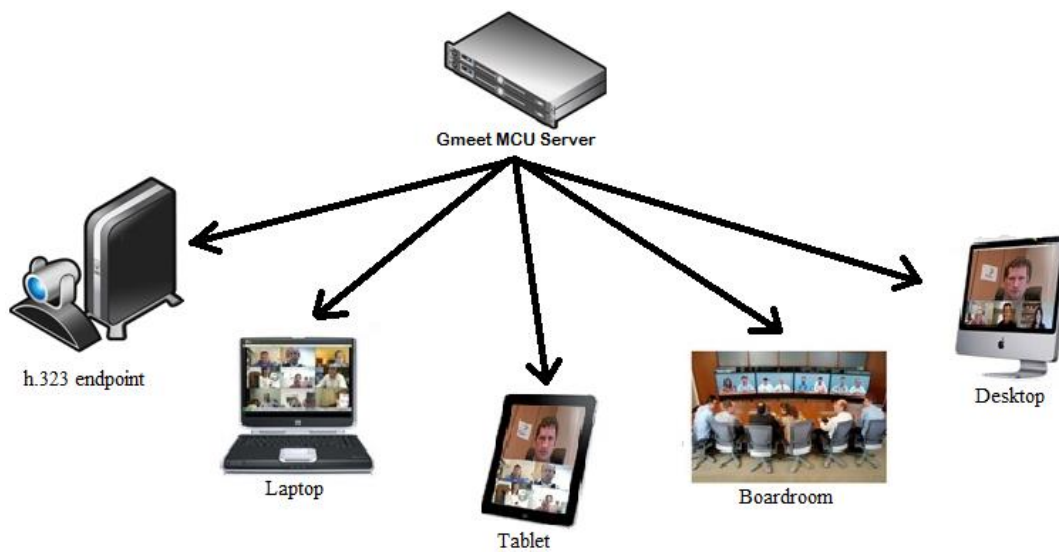

## Scalable Multipoint Video Conferencing

Available as Physical or a Virtual Appliance

Globalone offers GMeet™ HD Video conferencing that makes it easy to host high quality video meeting that connects participants, regardless of device and support major video endpoints. The GMeet service makes video collaboration carefree and the best part is...it just works.

It is based on Client Server technology. GMeet™ MCU works on Super compression technology, which helps to downsize and upscale the video and sound quality without compromising on the quality solutions. GMeet connects with a range of other endpoints from desktop, mobile devices to room systems and legacy equipment delivering HD Video Conference and Complete Data collaboration. GMeet™ provides all this functionality at a fraction of the cost of other solutions.

#### Key Features- GMEET Differentiators

- Scalable and secure Physical and Virtual architecture platform offering flexible and affordable pricing.
- Scale as you grow model with virtual MCU giving you the ability to add ports and augment your existing infrastructure when needed.
- Intelligent transcoding so that end points are ensured the highest video quality.
- Interoperable – join via Web browsers, Telepresence & room systems, Desktop or Mobile.
- Easy flexible scheduling – schedule a meeting, start an instant meeting or host a moderator less meeting and share your presentation etc.
- Easy administration settings add, manage or remove accounts, set security levels and monitor usage.